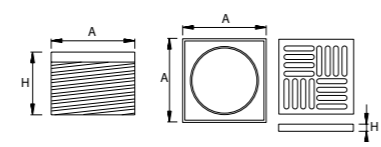

Las cazoletas de TPE son la solución ideal para balcones y terrazas: el reborde perforado asegura una perfecta soldadura sobre cualquier sistema impermeabilizante bituminoso o resinoso. El sistema se completa con una prolongación con rejilla y marco de acero inoxidable cuya altura puede modificarse fácilmente en función del espesor de la capa de base y con un tapón especial antiolor "sin agua". Los elementos se han de pedir por separado.

TPE

MBP

PAG. LISTINO
PAGE LIST
PAG. LIST.
15

TAPPO ANTI-ODORE ANTI-ODOUR CAP TAPÓN ANTIOLOR

Codice Code Codigo	Per tubi For pipes Para tubos	Tappo anti-odore Anti-odour cap Tapón antiolor	A	H	D	Pz
A410010050	50	50	42,3	-	-	-
A410010075	75	75	6,6	-	-	-
A410010082	82	82	71,8	-	-	-
A410010090	90	90	80,5	-	-	-
A410010100*	100	100	89,8	-	-	-

*Da utilizzarsi con tutti i diametri orizzontali
To be used with all horizontal diameters
Para utilizar con cualquier diámetro horizontal

PROLUNGA E GRIGLIA EXTENSION AND GRATING PROLONGACIÓN Y REJILLA

Codice Code Codigo	Tipo Type Tipo	A	H	Pz
A420100078	Prolunga H 90 Extension element H 90 Prolongación H 90	99	88	1
A420100037	Prolunga H50 Extension Element H50 Prolongación H50	99	48	1
A420100018	Prolunga H18 Extension Element H18 Prolongación H18	99	17,5	1
A430100100	Griglia con telaio Grating with frame Rejilla con marco	104	5	1