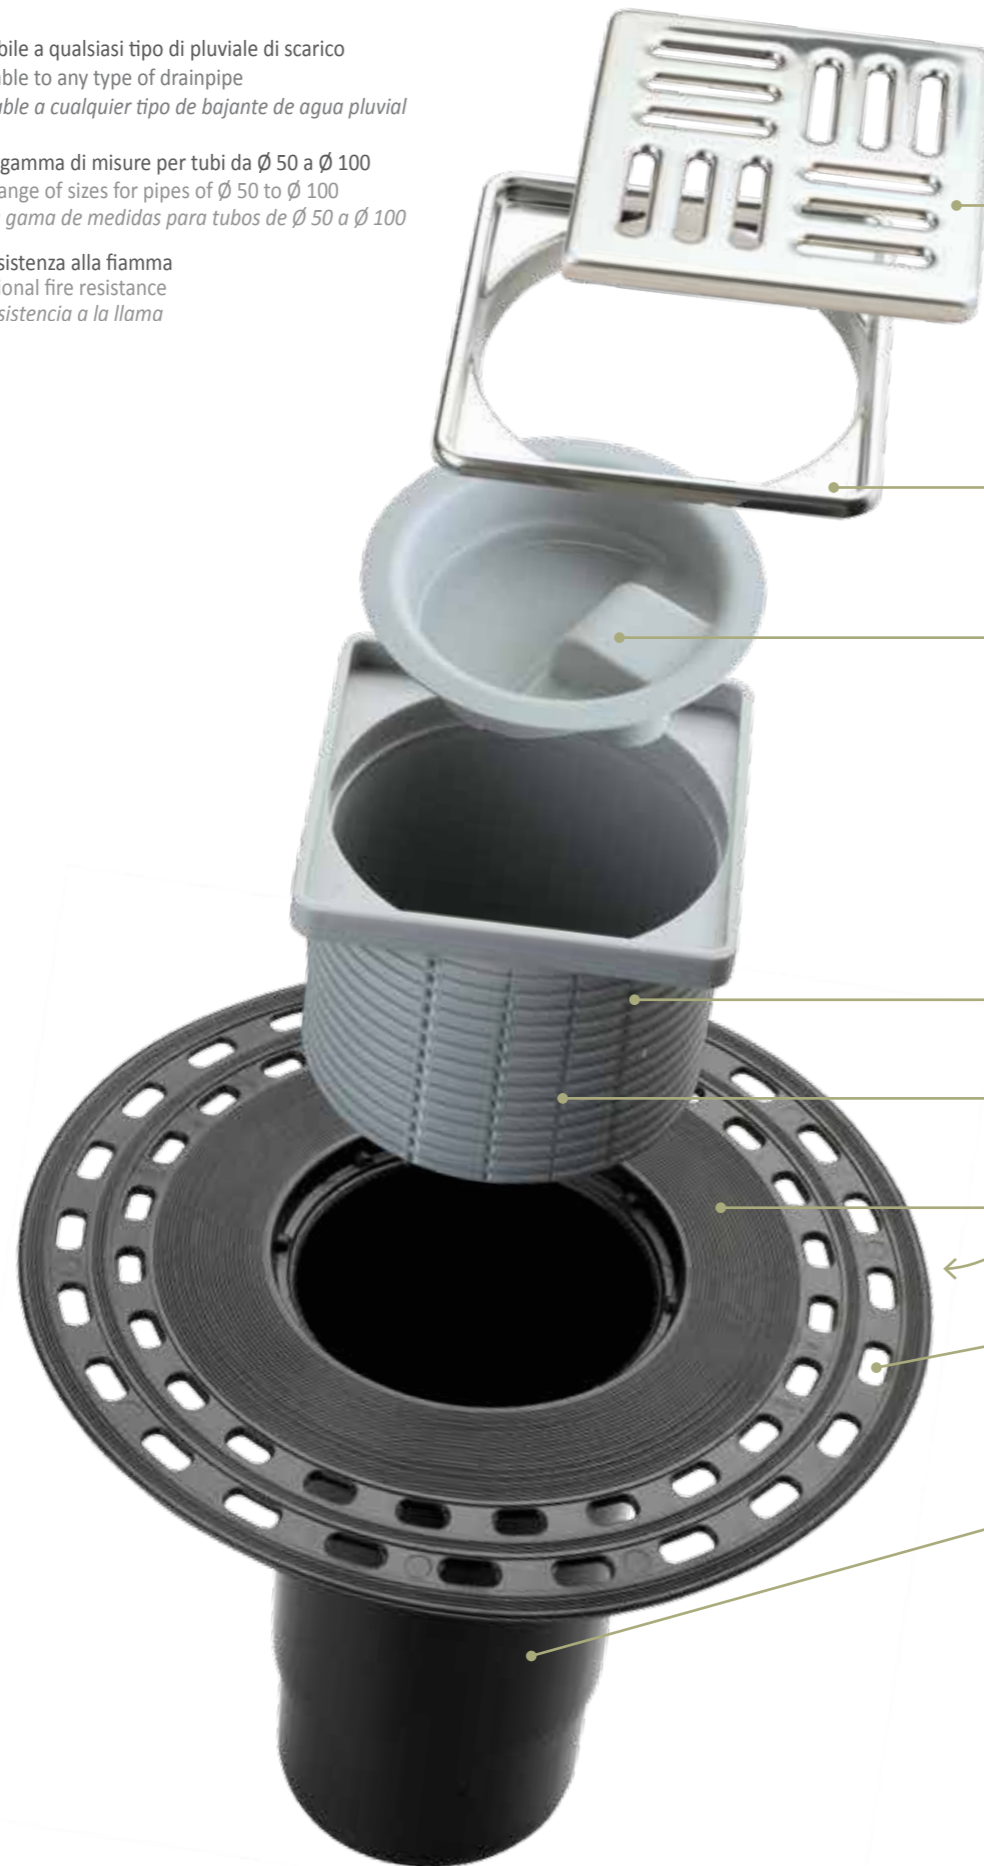

BOCCHETTONE CON SCARICO VERTICALE O LATERALE IN TPE

TPE ROOF DRAIN WITH SIDE OR VERTICAL EXIT
CAZOLETA CON DESAGÜE LATERAL O VERTICAL DE TPE

- Adattabile a qualsiasi tipo di pluviale di scarico
Adaptable to any type of drainpipe
Adaptable a cualquier tipo de bajante de agua pluvial
- Ampia gamma di misure per tubi da $\varnothing 50$ a $\varnothing 100$
Wide range of sizes for pipes of $\varnothing 50$ to $\varnothing 100$
Amplia gama de medidas para tubos de $\varnothing 50$ a $\varnothing 100$
- Alta resistenza alla fiamma
Exceptional fire resistance
Alta resistencia a la llama

Scanalatura interna "acqua non stop"
"non-stop water" internal groove
Estría interna "Agua no stop"

Parte inferiore e superiore della flangia zigrinata
Top and bottom part of the knurled flange
Parte inferior y superior de la brida estriada

Flangia forata per una perfetta saldatura su qualsiasi sistema impermeabilizzante bituminoso
Flange perfectly compatible with any bituminous or resin waterproofing
Reborde perforado asegura una perfecta soldadura sobre cualquier sistema impermeabilizante bituminoso

The TPE roof drain with side and vertical exit is the ideal solution for balconies and terraces: its flange with holes is perfectly compatible with any bituminous or resin waterproofing. System is composed by an extension element that can be adjusted according to concrete screed thickness, and by a stainless steel grate plus frame. A special anti-odour cap is also available on request. Elements to be ordered separately.